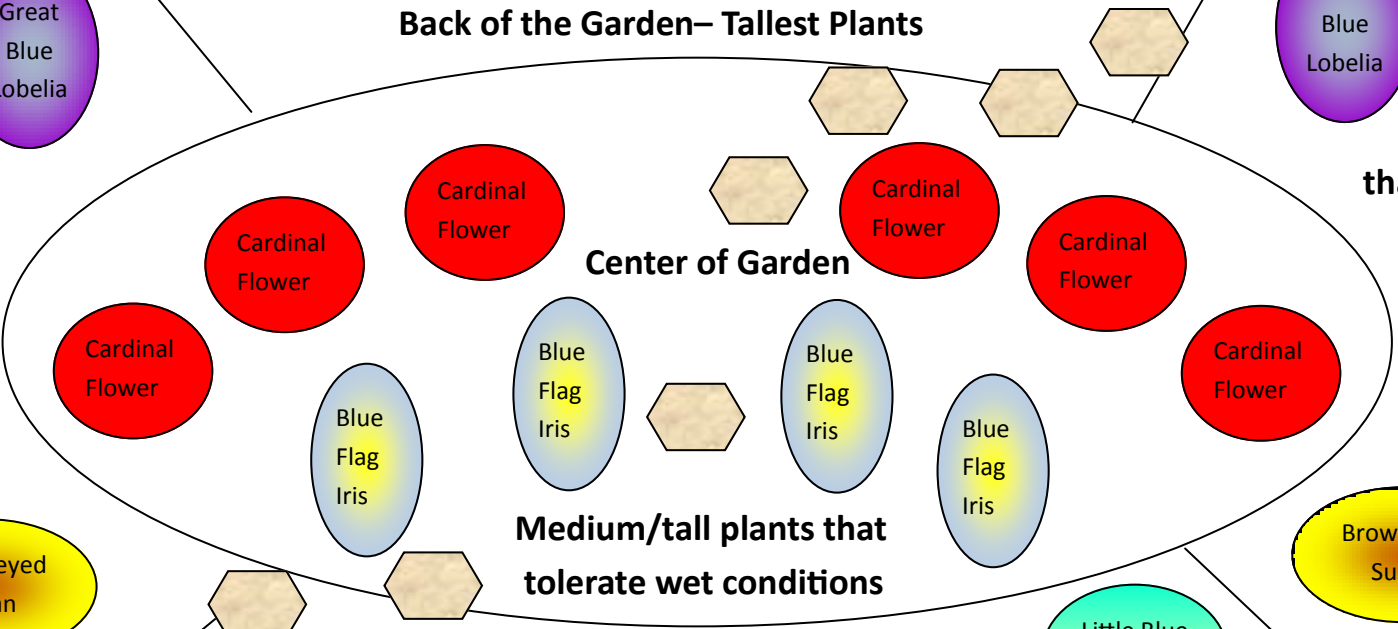

15 ft.

Part Shade
Rain Garden

8 ft.

Flow of Water