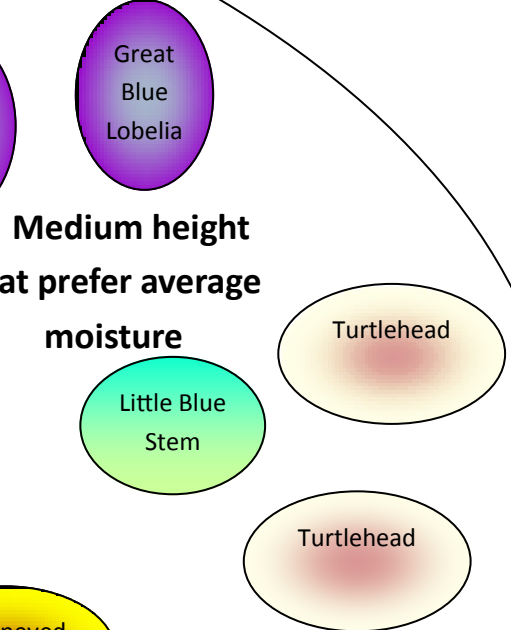

15 ft.

Part Shade
Rain Garden

8 ft.

Flow of Water