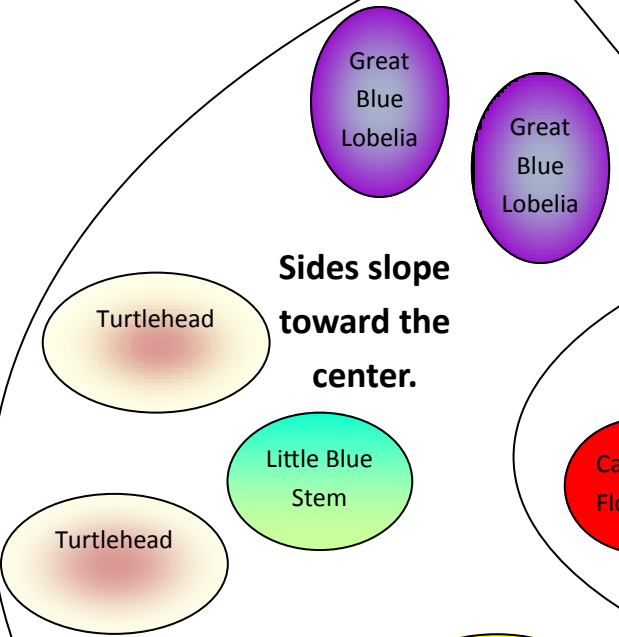

15 ft.

Part Shade
Rain Garden

8 ft.

Flow of Water